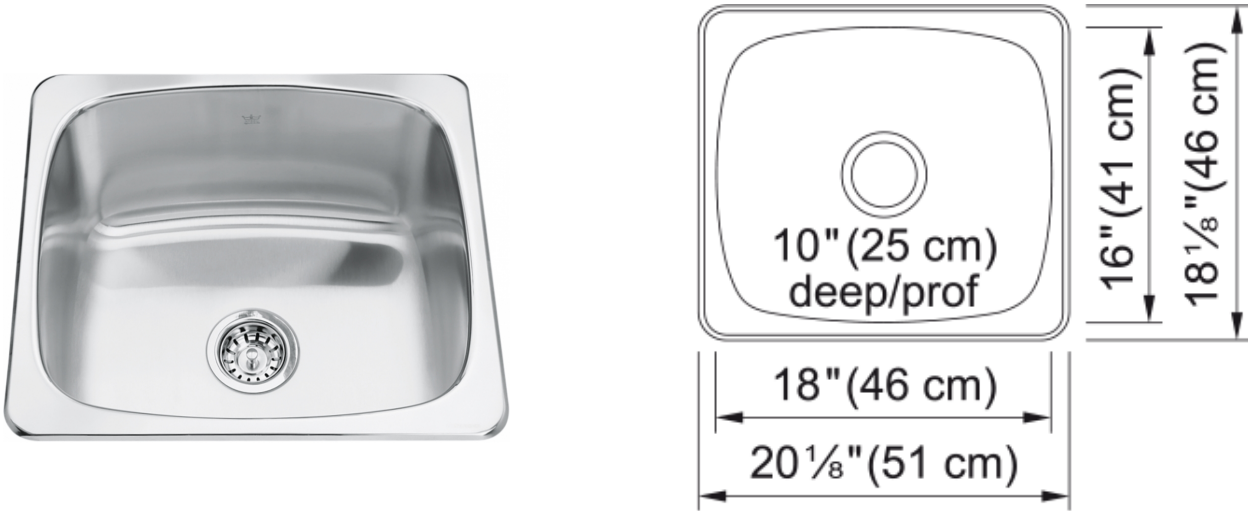

Steel Queen Drop In Sink - QS1820-10N | 101.0651.333

Technical Data

Aspect

Sink type	Sink
Type of material	Stainless steel
Number of bowls	1
Color	Steel
Surface finish	High gloss

Product Dimensions

Exterior size: right to left	18.11
Exterior size: front to back	20.118
Large bowl size: right to left	18
Large bowl size: front to back	16
Large bowl: depth	10

Installation

Minimum cabinet size	24"
----------------------	-----

Product specifications

Installation type	Topmount / drop in
Drain hole	3 1/2"
Position of drainer	No drainer

Product identification

Product brand	Kindred
Collection	Steel Queen
Certified by	CSA